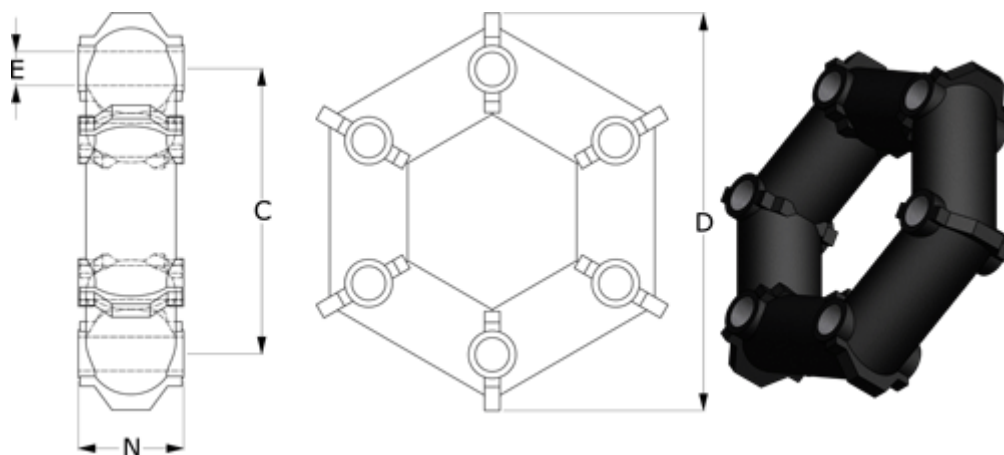

# Data Sheet

Article number: 3271139

Description: Ortlinghaus Guide Ring size 39

## Measures

C = 132

D = 181

E = for bolt M14

N = 50